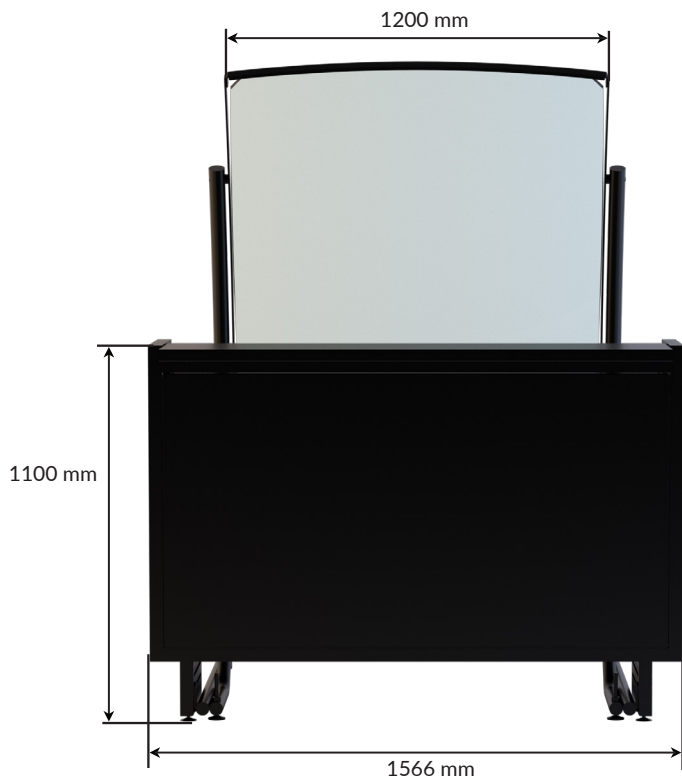

DeepFrameTM One

Factsheet
V.1.0 - 2018

REALFICTIONTM

DeepFrame One is a revolutionary new type of mixed reality display that enables digital content to appear as a hologram on top of reality seen through the lens. DeepFrame One is a window-like display that consists of a high-precision optical lens, built-in speakers, metal chassis and a 65" OLED screen for reflecting the digital content through the optical lens. Spectators can collectively experience lifelike animations, video or live film projected to appear as a hologram in the real world behind the display. **DeepFrame comes in 2 sturdy flight cases built for repeated transport.**

SPECIFICATIONS

Power input	100-240V, 50-60 Hz
Materials	High-precision glass optical lens with a powder-coated metal frame Powder coated metal chassis. Speaker system made of wood and textile.
Resolution	3840x2160x60p or 4096x2160x60p
Content	H.265 (HEVC) file
Sound out	Built-in sound
Video Input	Content plays from SD-card HDMI input for real-time and interactivity features

MEASUREMENTS

Display assembled

W x H x D: 1566 x 1930 x 1300 mm

Weight: 130 kg

Freight measurements

Flightcase

The DeepFrame flight cases are the optimal way of transporting your display, as they offer the best safety and protection for repeated transport and storage in different locations.

W x D x H = TBD

Weight: TBD

PACKAGE CONTENT

- DeepFrame optical lens.
- 2 x flight cases
- Metal chassis w. OLED mount
- Speaker system module w. 2 x 10 watt.
- 4K OLED screen and media player

Specifications are subject to changes. We accept no liability for errors and changes.