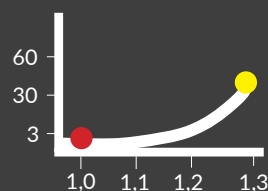

DeepFrame One is a revolutionary new type of mixed reality display that enables digital content to appear as a hologram on top of reality seen through the lens. DeepFrame One is a window-like display that consists of a high-precision optical lens, built-in speakers, metal chassis and a 65" OLED screen for reflecting the digital content through the optical lens. Spectators can collectively experience lifelike animations, video or live film projected to appear as a hologram in the real world behind the display. **DeepFrame comes in 2 sturdy flight cases built for repeated transport.**

ADJUSTING THE SIZE OF THE HOLOGRAM

By adjusting the distance between the OLED screen and optical lens, you can control the size (magnification) of your hologram and also the distance it appears in. The metal chassis for DeepFrame One has a built-in sliding system for easily adjusting the distance. Furthermore, the optical lens can be tilted to position the hologram exactly.

DeepFrame One has a minimum distance between the OLED screen and optical lens of 1050mm (~3 ft 5 in), and a maximum of 1300 mm ~4 ft 3 in).

The distance between your screen and DeepFrame can be a maximum of 1400mm (~55 in) and a minimum of 800mm (~31.5 in). The hologram can then appear to be anything from 50x50 cm (~20x20 in) up to a maximum of 2x2 km (~1.5x1.5 mi)

Beware that in many cases you only have to adjust the distance between the screen and DeepFrame very slightly, in order to change the size and distance.

EXAMPLES OF A VIRTUAL IMAGE BEING MAGNIFIED THROUGH DEEPFRAME

1.0 meter monitor distance:
3.5x magnification = virtual image distance 3.5 meter

1.3 meter monitor distance:
14x magnification = virtual image distance 18.2 meter