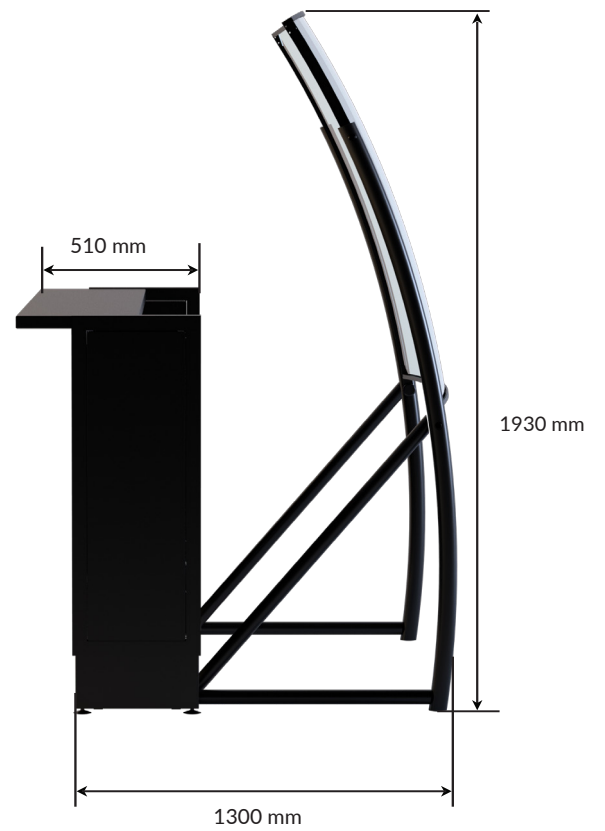

SPECIFICATIONS

Power input	100-240V, 50-60 Hz
Materials	High-precision glass optical lens with a powder-coated metal frame Powder coated metal chassis. Speaker system made of wood and textile.
Resolution	3840x2160x60p or 4096x2160x60p
Content	H.265 (HEVC) file
Sound out	Built-in sound
Video Input	Content plays from SD-card HDMI input for real-time and interactivity features

MEASUREMENTS

Display assembled

W x H x D: 1566 x 1930 x 1300 mm

Weight: 130 kg

Freight measurements

Flightcase

The DeepFrame flight cases are the optimal way of transporting your display, as they offer the best safety and protection for repeated transport and storage in different locations.

W x D x H = TBD

Weight: TBD

PACKAGE CONTENT

- DeepFrame optical lens.
- 2 x flight cases
- Metal chassis w. OLED mount
- Speaker system module w. 2 x 10 watt.
- 4K OLED screen and media player

Specifications are subject to changes. We accept no liability for errors and changes.