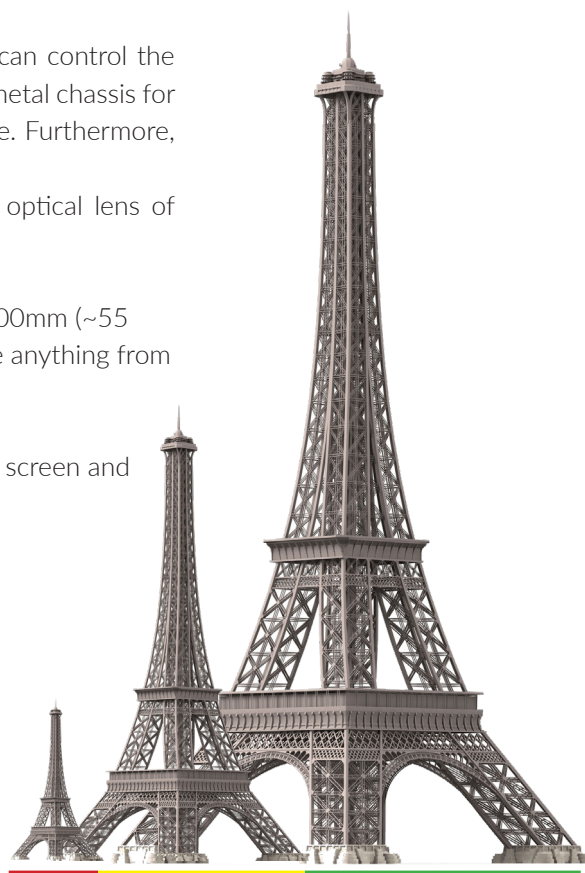

ADJUSTING THE SIZE OF THE HOLOGRAM

By adjusting the distance between the OLED screen and optical lens, you can control the size (magnification) of your hologram and also the distance it appears in. The metal chassis for DeepFrame One has a built-in sliding system for easily adjusting the distance. Furthermore, the optical lens can be tilted to position the hologram exactly.

DeepFrame One has a minimum distance between the OLED screen and optical lens of 1050mm (~3 ft 5 in), and a maximum of 1300 mm ~4 ft 3 in).

The distance between your screen and DeepFrame can be a maximum of 1400mm (~55 in) and a minimum of 800mm (~31.5 in). The hologram can then appear to be anything from 50x50 cm (~20x20 in) up to a maximum of 2x2 km (~1.5x1.5 mi)

Beware that in many cases you only have to adjust the distance between the screen and DeepFrame very slightly, in order to change the size and distance.