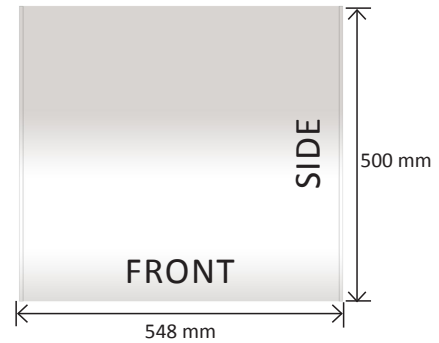

dreamoc™ *POP*3

factsheet

V.1.01 - 2016

The Dreamoc POP3 is a 1 sided holographic display, which lets you combine a physical product with 3D holographic content.

Features

- 1 sided viewing
- Combine physical objects with holographic content
- Automatic and manually control spotlight
- Remote Up/Download of content via FTP / http
- Bright and sharp picture quality
- Easy change of content
- Key protected door
- Seven push button for easy operation
- Built-in loudspeakers
- HDMI input for interactivity
- Programmable on/off timer

Specifications

- **Power Consumption:** 50W (Max) < 1W (Deep st.by.) < 5W (St.by.)
- **Power input:** 90~264 Vac, 50/60Hz
- **Screen size:** 23", 16:9
- **Resolution:** Full HD 1920 x 1080p
- **Content:** WMV, MP4, AVI, MPEG1/2/4, H.264, VC-1 are supported
- **Speakers:** 2 x 10W
- **Spotlight:** adjustable from 0 to 8W or automatic control by movie
- **Input:** 1 x HDMI , 1 x SD slot
- **SD card:** Minimum class 4 - maximum 32Gbyte
- **Network:** RJ45
- **Color:** RAL 9016 (Mat white)

Measurements

- WxHxD: 548 x 370 x 500 mm
- WxHxD (Measurements inside display): 525 x 285 x 435 mm
- Weight: 13 kg

Freight Dimensions

- WxHxD: 800x600x620 (incl. pallet)
- Weight: 30 kg

Picture of Dreamoc POP3 packaging

- The Blue color on the drawing shows the approximate hologram size on Dreamoc POP3

Dreamoc POP3 - bottom view
Recommended stand height: 1200 mm

Package content

- Dreamoc POP3
- SD card (with demo movie)
- Power adapter (LITEON / Adapter 65W/19V / PA-1650-64 / Power DC Jack19V)
- Euro power cable 1,5 m
- Set with two keys for the Dreamoc POP3 (same code for all Dreamoc POP3 locks)
- Cleaning cloth