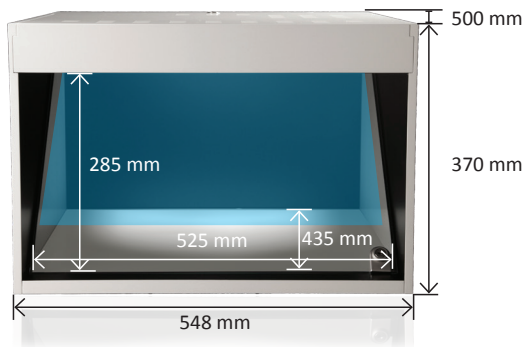

dreamoc™ *POP*3

factsheet

V.1.01 - 2016

The Dreamoc POP3 is a 1 sided holographic display, which lets you combine a physical product with 3D holographic content.

Features

- 1 sided viewing
- Combine physical objects with holographic content
- Automatic and manually control spotlight
- Remote Up/Download of content via FTP / http
- Bright and sharp picture quality
- Easy change of content
- Key protected door
- Seven push button for easy operation
- Built-in loudspeakers
- HDMI input for interactivity
- Programmable on/off timer

Measurements

- WxHxD: 548 x 370 x 500 mm
- WxHxD (Measurements inside display): 525 x 285 x 435 mm
- Weight: 13 kg

Freight Dimensions

- WxHxD: 800x600x620 (incl. pallet)
- Weight: 30 kg

Picture of Dreamoc POP3 packaging

- The Blue color on the drawing shows the approximate hologram size on Dreamoc POP3

Dreamoc POP3 - bottom view
Recommended stand height: 1200 mm

Package content

- Dreamoc POP3
- SD card (with demo movie)
- Power adapter (LITEON / Adapter 65W/19V / PA-1650-64 / Power DC Jack19V)
- Euro power cable 1,5 m
- Set with two keys for the Dreamoc POP3 (same code for all Dreamoc POP3 locks)
- Cleaning cloth

Color: White

Materials: MDF/wood, metal corners and handles, heavy duty rubber wheels.

Dimensions: WxHxD: 635 x 615 x 610 mm

Weight: 23 Kg

Dreamoc Play App

With the Dreamoc Play App your Dreamoc easily becomes an interactive selling or presentation tool. Browse and play Dreamoc content easily through a customizable interface. Available free on App Store.