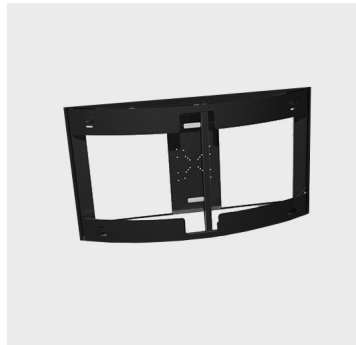

Beware that in many cases you only have to adjust the distance between the screen and DeepFrame very slightly, in order to change the size and distance.

Besides being mounted on the optional floor stand, DeepFrame can also hang suspended in wires from the ceiling or a truss rig by using the built-in eyelets in the display frame. Please note that we do not recommend using DeepFrame as a ceiling installation if the hologram is intended to appear less than 6 meters (~20 ft) behind the lens.

SPECIFICATIONS

Materials

High-precision glass optical lens with a powder-coated aluminum frame.

MEASUREMENTS

Display assembled

W x H x D: 1466 x 2015 x 920 mm

Weight: DeepFrame lens: 50 kg

Weight: DeepFrame stand: 20 kg

W x D x H = 760 x 1580 x 1610 mm

Weight: 150kg

PACKAGE CONTENT

DeepFrame optical lens

Flightcase

OPTIONAL ACCESSORIES

Floor stand

Recommended for all situations where Deep-Frame is not to be hung in wires form the ceiling or permanently built into walls.

Recommended for all situations where Deep-Frame is not to be hung in wires form the ceiling or permanently built into walls.

OLED Stand

Recommended stand for attaching your OLED screen, in order to adjust height, tilt and size of your hologram.