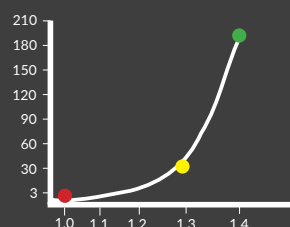

DeepFrame is a revolutionary new type of mixed reality display that enables digital content to appear as a hologram on top of reality seen through the lens. The window-like display consists of a high-precision optical lens that can be mounted on the floor stand (optional accessory) or hang suspended in wires.

In order to create the mixed reality experience, DeepFrame needs to be combined with an HD or 4K screen (not included) for reflecting the digital content through the optical lens. We recommend using a 65" 4K curved OLED screen together with the OLED mount kit (optional accessory). Spectators can collectively experience lifelike animations, video or live film projected to appear as a hologram in the real world behind DeepFrame. **DeepFrame comes in a sturdy flight case built for repeated transport.**

ADJUSTING THE SIZE AND DISTANCE OF THE HOLOGRAM

By simply adjusting the distance between your screen and the DeepFrame, you can control the size (magnification) of your hologram and the distance it appears in when looking through the optical lens.

The distance between your screen and DeepFrame can be a maximum of 1400mm (~55 in) and a minimum of 800mm (~31.5 in). The hologram can then appear to be anything from 50x50 cm (~20x20 in) up to a maximum of 2x2 km (~1.5x1.5 mi)

Beware that in many cases you only have to adjust the distance between the screen and DeepFrame very slightly, in order to change the size and distance.

Besides being mounted on the optional floor stand, DeepFrame can also hang suspended in wires from the ceiling or a truss rig by using the built-in eyelets in the display frame. Please note that we do not recommend using DeepFrame as a ceiling installation if the hologram is intended to appear less than 6 meters (~20 ft) behind the lens.