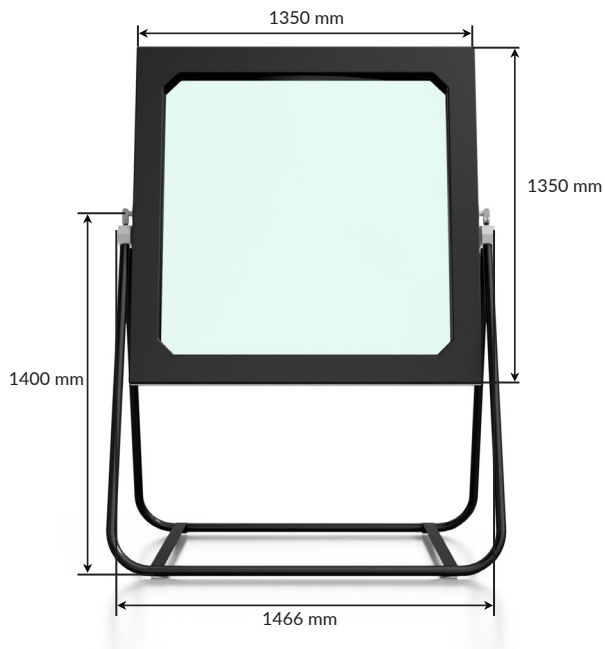

SPECIFICATIONS

Materials

High-precision glass optical lens with a powder-coated aluminum frame.

MEASUREMENTS

Display assembled

W x H x D: 1466 x 2015 x 920 mm

Weight: DeepFrame lens: 50 kg

Weight: DeepFrame stand: 20 kg

W x D x H = 760 x 1580 x 1610 mm

Weight: 150kg

PACKAGE CONTENT

DeepFrame optical lens

Flightcase

OPTIONAL ACCESSORIES

Floor stand

Recommended for all situations where Deep-Frame is not to be hung in wires form the ceiling or permanently built into walls.

Recommended for all situations where Deep-Frame is not to be hung in wires form the ceiling or permanently built into walls.

OLED Stand

Recommended stand for attaching your OLED screen, in order to adjust height, tilt and size of your hologram.