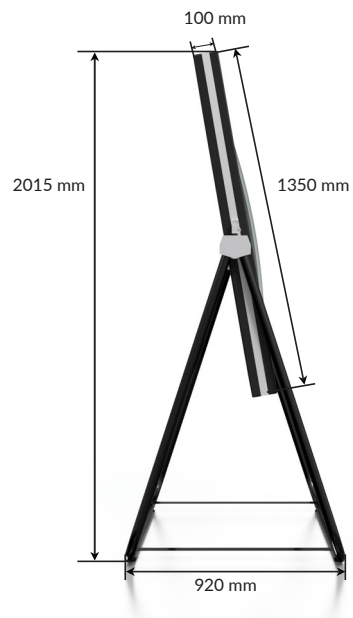

SPECIFICATIONS

Materials

High-precision glass optical lens with a powder-coated aluminum frame.

MEASUREMENTS

Display assembled

W x H x D: 1466 x 2015 x 920 mm

Weight: DeepFrame lens: 50 kg

Weight: DeepFrame stand: 20 kg

W x D x H = 760 x 1580 x 1610 mm

Weight: 150kg

PACKAGE CONTENT

DeepFrame optical lens

Flightcase

OPTIONAL ACCESSORIES

Floor stand

Recommended for all situations where Deep-Frame is not to be hung in wires form the ceiling or permanently built into walls.

Recommended for all situations where Deep-Frame is not to be hung in wires form the ceiling or permanently built into walls.

OLED Stand

Recommended stand for attaching your OLED screen, in order to adjust height, tilt and size of your hologram.